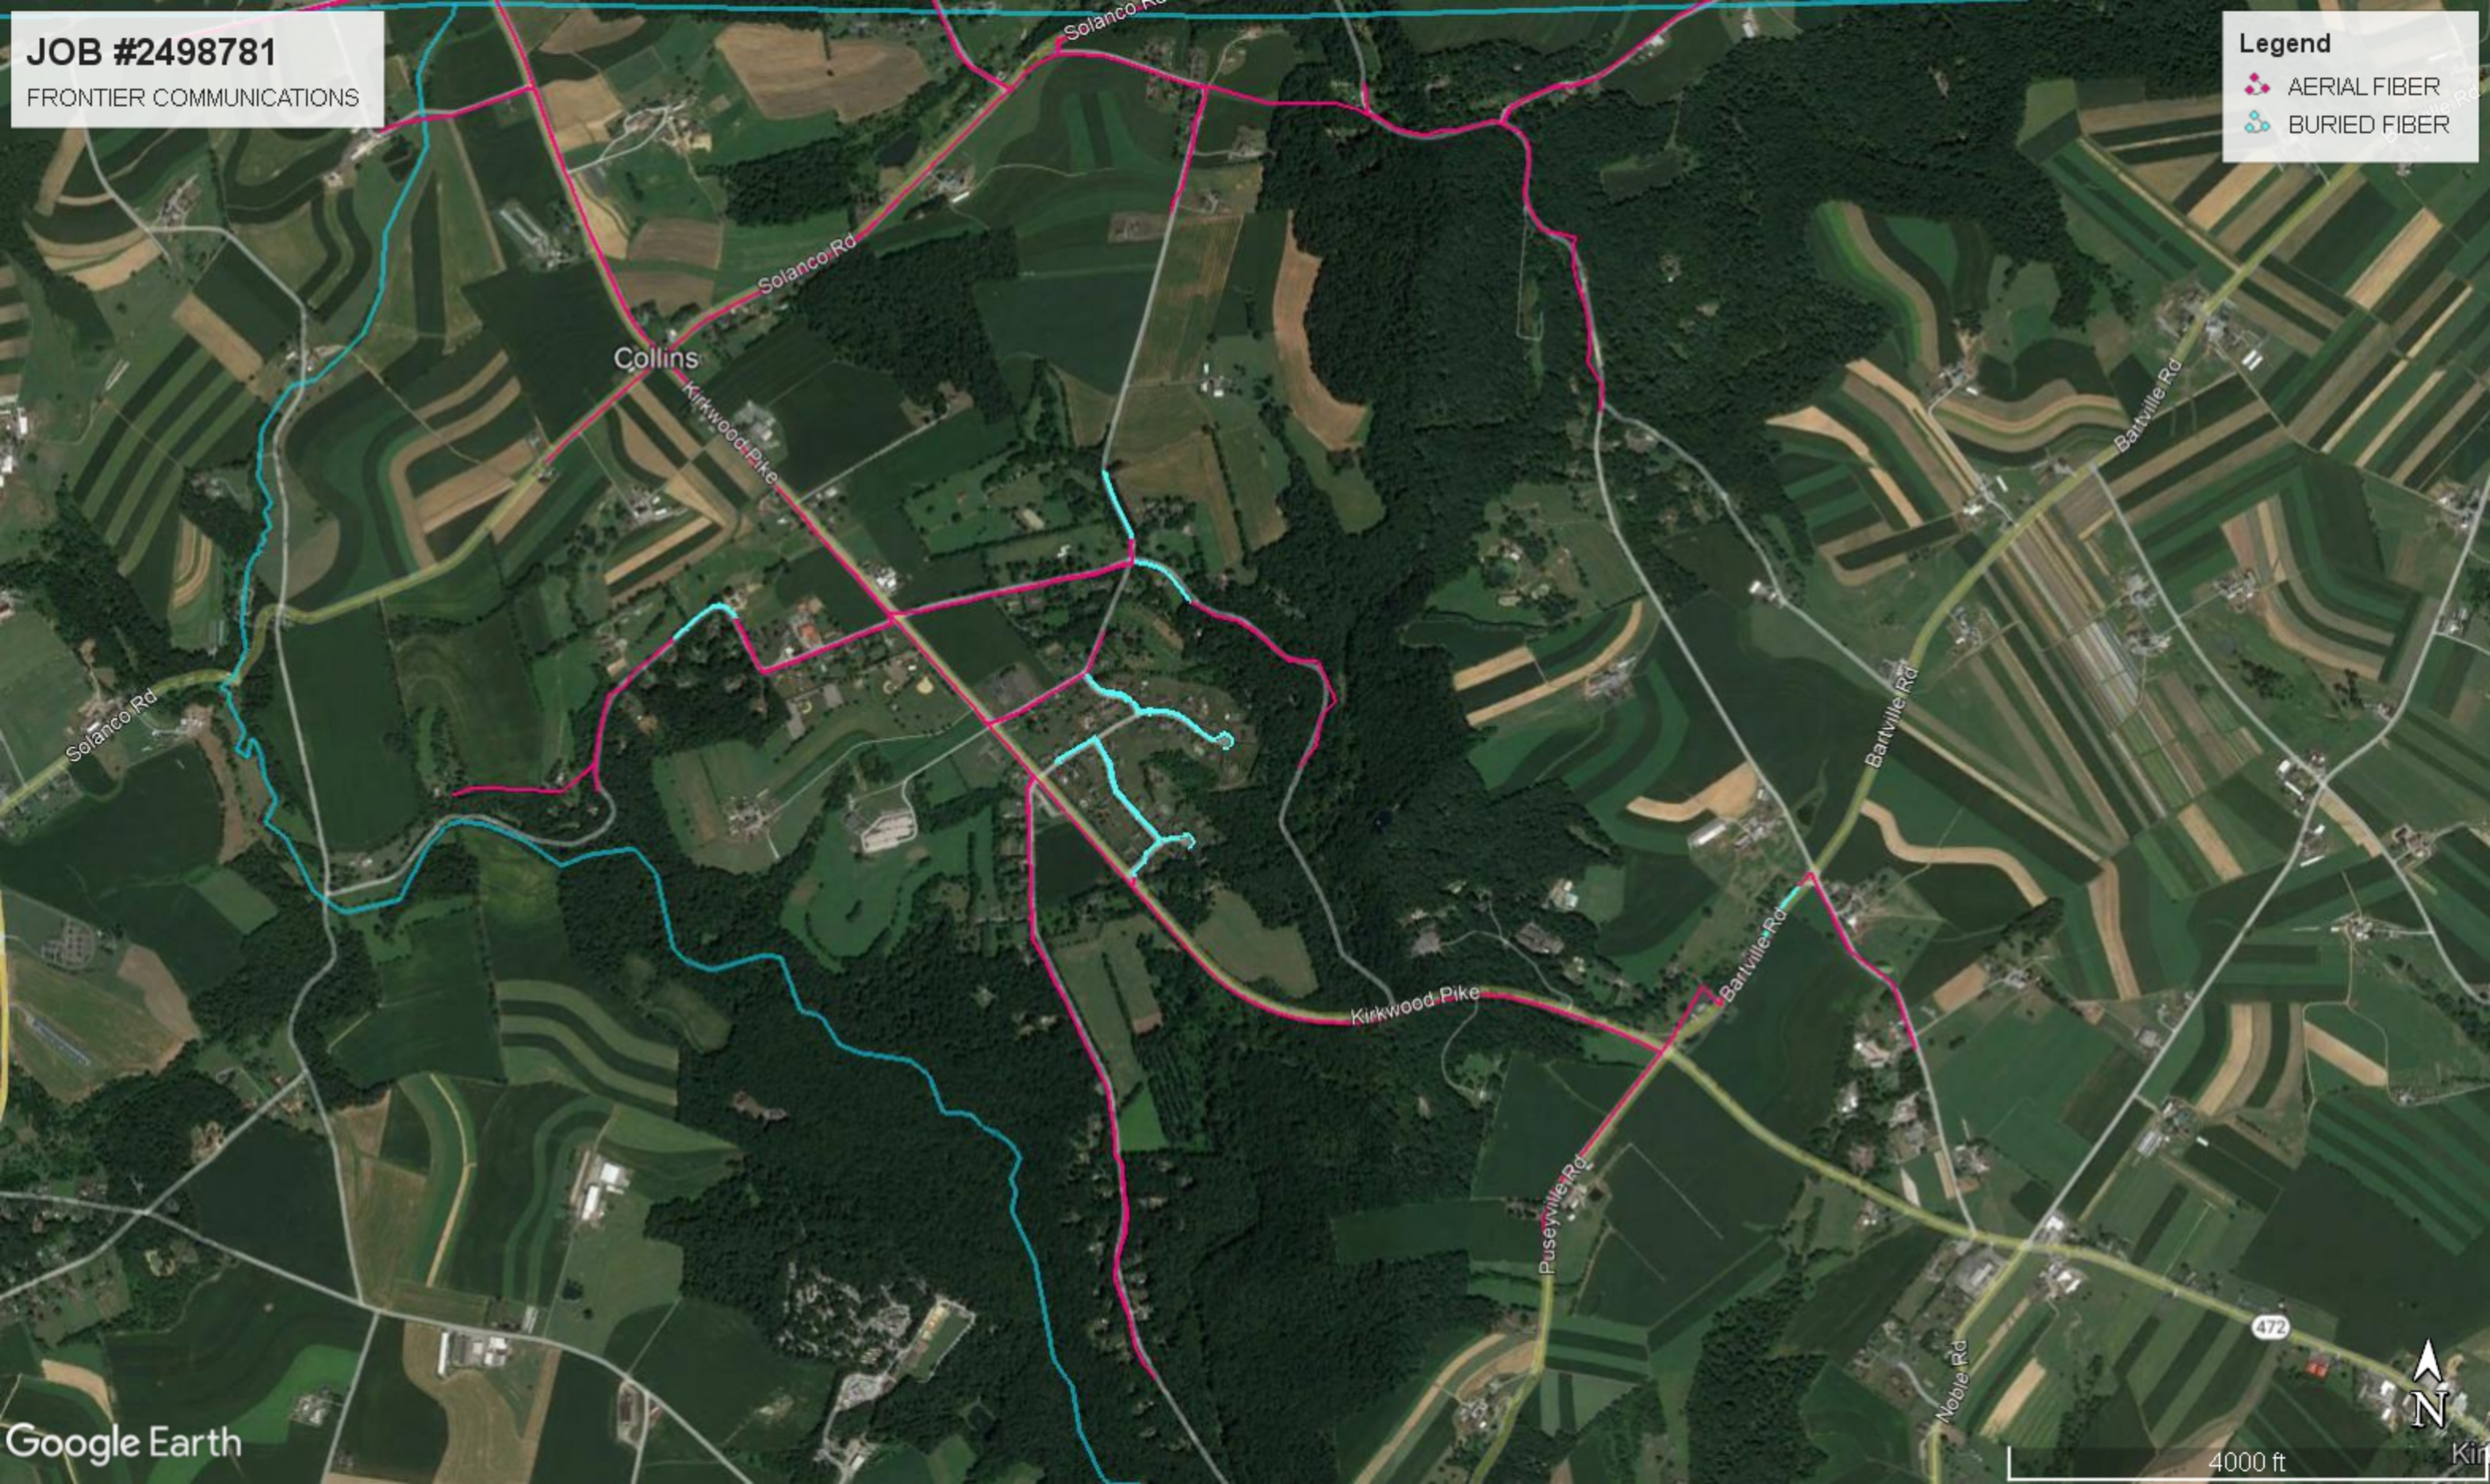

**JOB #2498781**  
FRONTIER COMMUNICATIONS

**Legend**

-  AERIAL FIBER
-  BURIED FIBER

**Legend**

-  AERIAL FIBER
-  BURIED FIBER

**JOB #2500612**  
FRONTIER COMMUNICATIONS

**Legend**

-  AERIAL FIBER
-  BURIED FIBER

Google Earth

  
1000 ft

**Legend**

-  AERIAL FIBER
-  BURIED FIBER